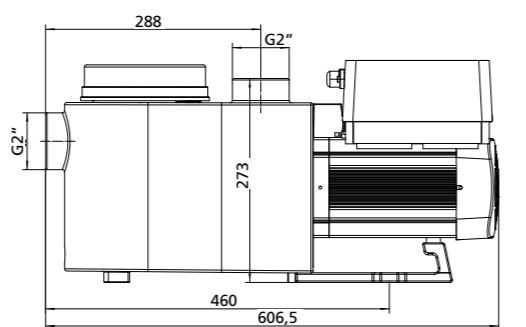

Geräteabmessungen InverPro: