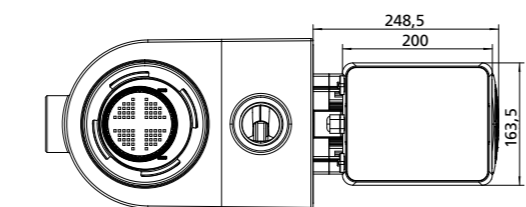

Geräteabmessungen InverPro: