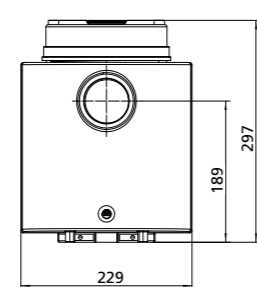

Geräteabmessungen InverPro: